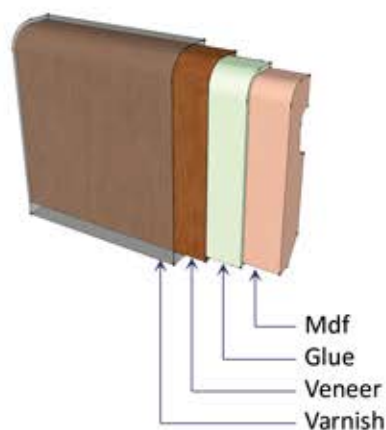

Natural varnish veneer skirting

VENEER SKIRTING FINISHES

Product brochure

Decape tinted varnish veneer skirting

Tinted varnish veneer skirting

PERFILSTAR S.A.

Av. Torre Mateu num. 77, naves 4,5,6 - P.I. Can Salvatella
Barberà del Vallès - 08210 - Barcelona - Spain

Phone: 00 34 93 729 11 39 - Fax: 00 34 93 719 20 44

perfilstar@perfilstar.com

www.perfilstar.com

All local and exotic veneers.

Support options:

- Mdf
- Mdf Hidrofuge
- Pine massif finger joint

Veneer patterns options:

- Striped
- Cathedral
- Nutty

Raw veneer skirting

Skirting supports